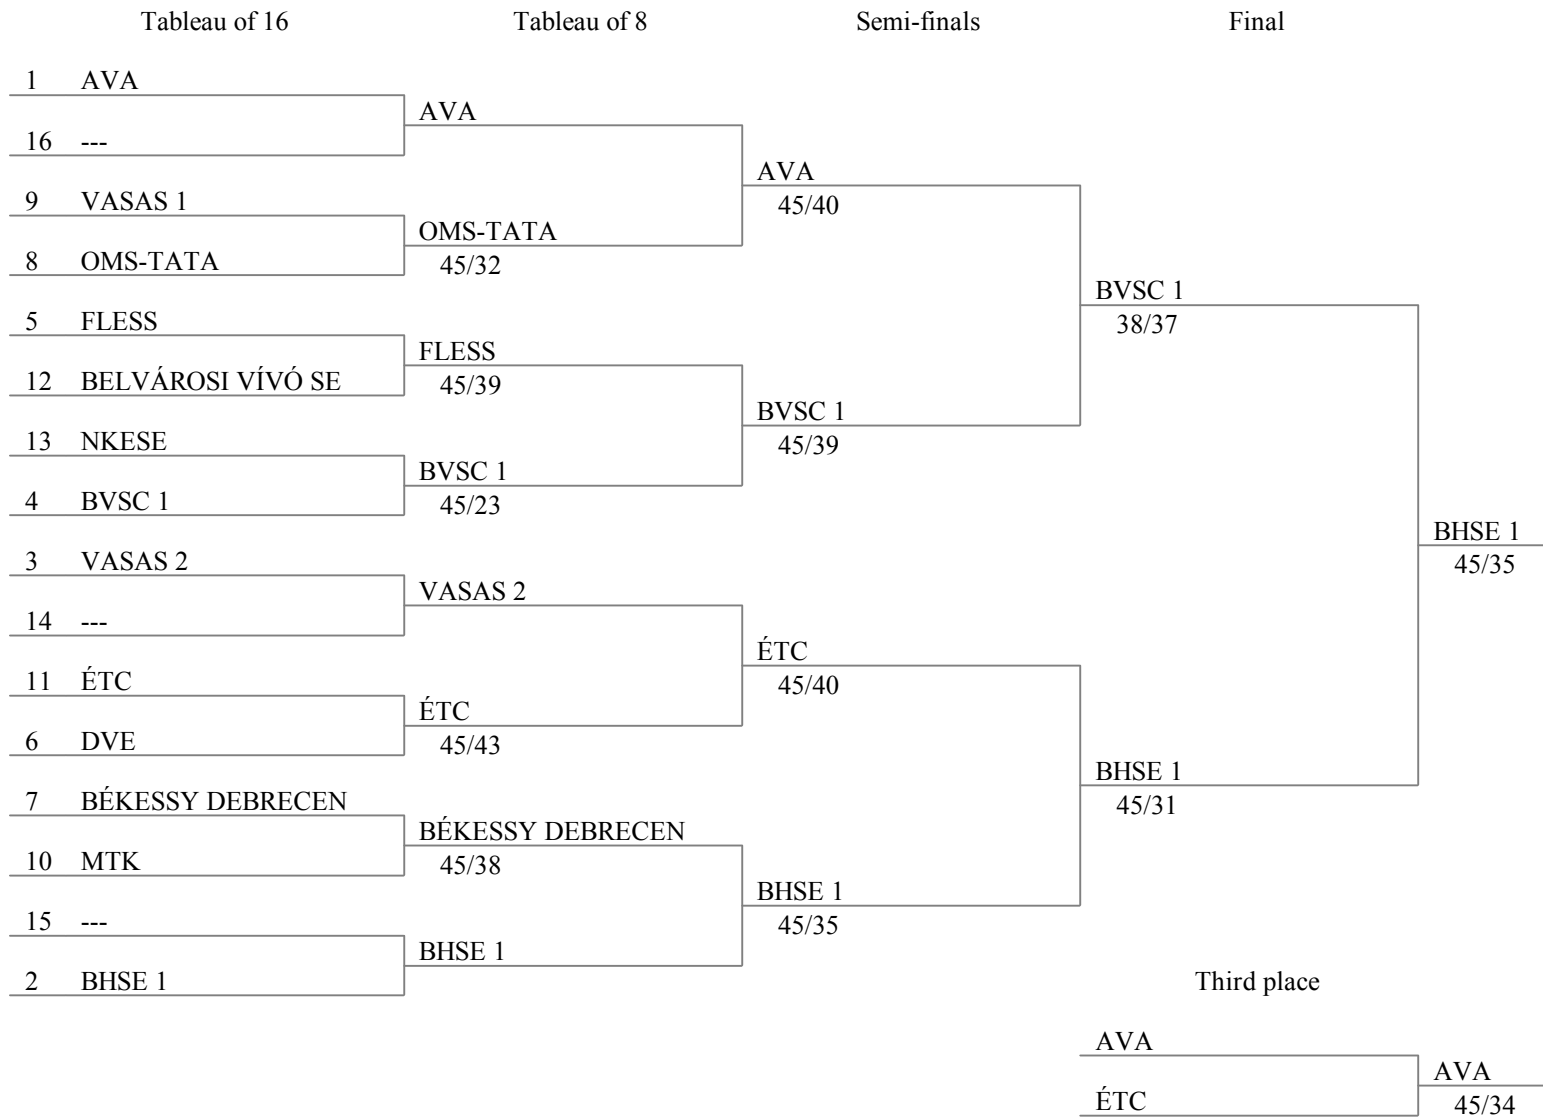

Felnőtt Női Párbajtőr Csapat Magyar Kupa
Tata, 2018. május 20.