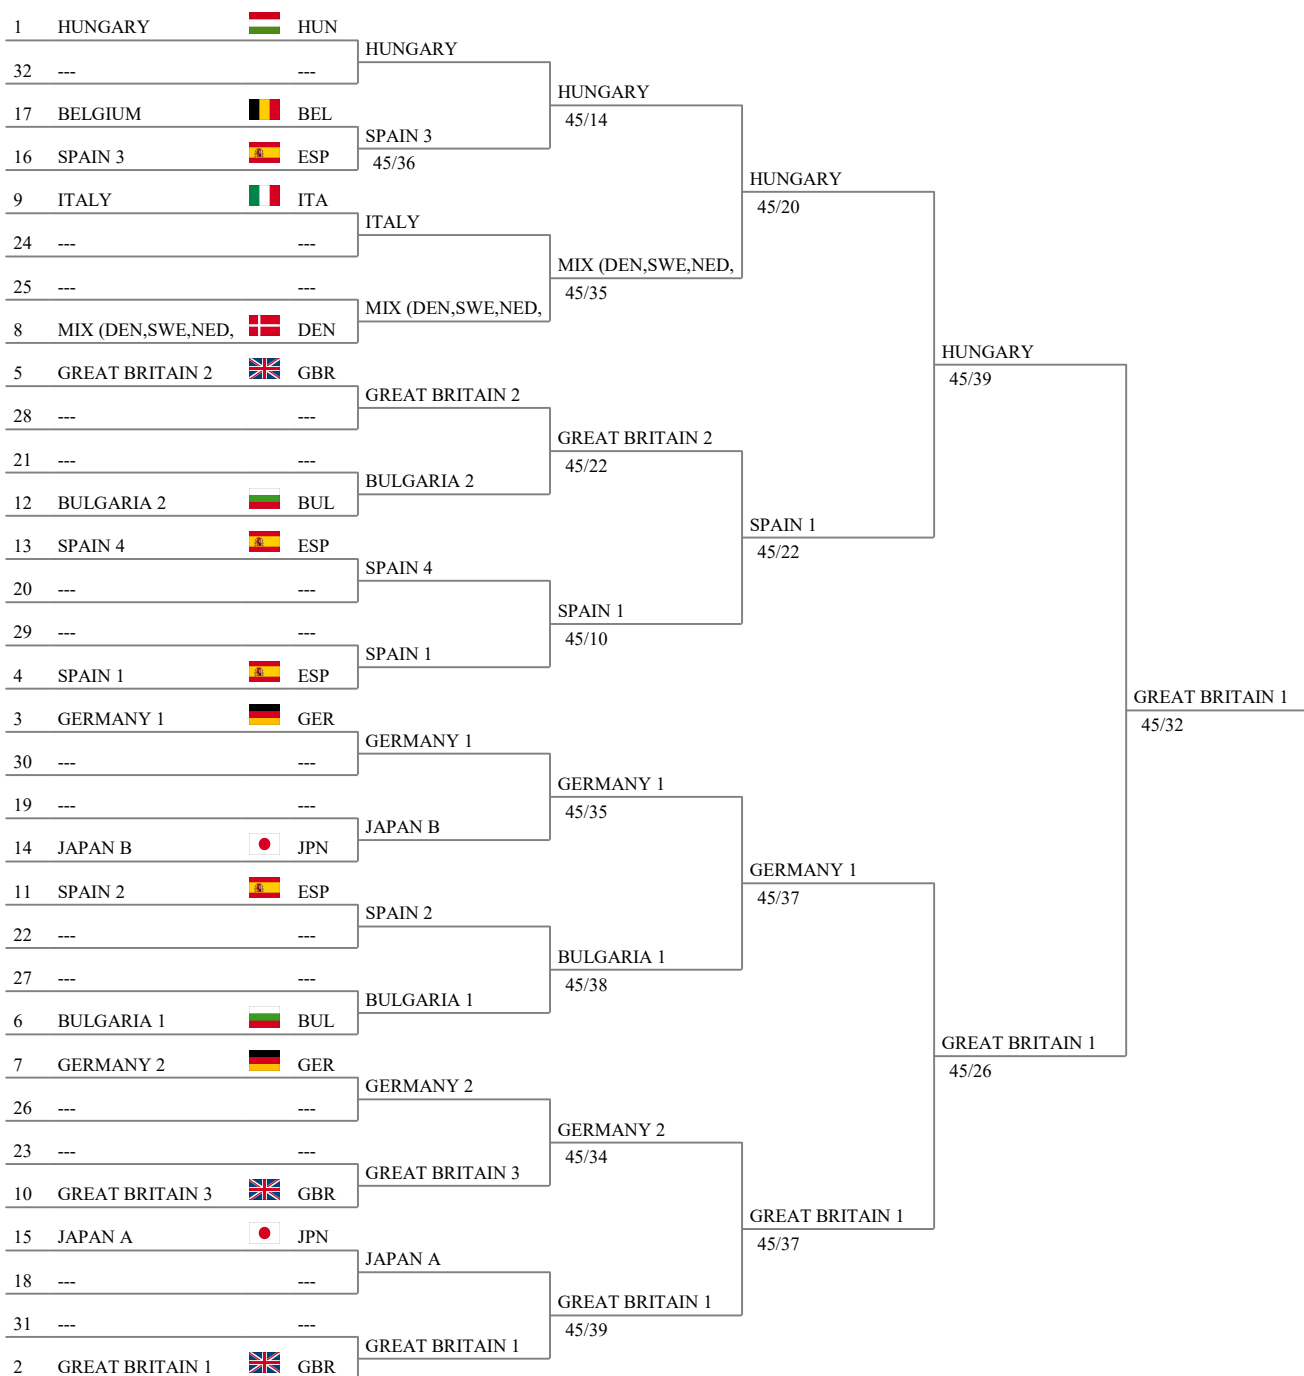

Main tableau

Match for 3rd place

Cadets Circuit Barcelona

Tableau of 32

Tableau of 16

Tableau of 8

Semi-finals

Final

Cadets Circuit Barcelona

Tableau of 16

Tableau of 8

Semi-finals

Final

Overall ranking (ordered by ranking - 17 teams)

rank	name	flag	nat.	status
1	GREAT BRITAIN 1 DONNELLY-SALLOWS Keira ONONAIYE Tosin SEZILLE Hui Xin SUTTON Maya		GBR	
2	HUNGARY CSONKA Dorottya RACZ Brigitta SZABO Polli TOTH Nadin		HUN	
3	GERMANY 1 HERBON Cisanne HUMMEL Milena KOHL Polina VOYTOVA Viktoria		GER	
4	SPAIN 1 JIMENO MORA Lucia RUIZ BELATEGI June VALVERDE MATE Henar VERDE ALONSO Valeria		ESP	
5	GREAT BRITAIN 2 AZIZ-PICARDET Eva SEATON Matilda SHIMMIN Clara STEVENS Melanie		GBR	
6	BULGARIA 1 BARDAROVA Elia GADZHEVA Ralitsa LITSOVA Miya TODOROVA Maria		BUL	
7	GERMANY 2 BIJOK Mathilde DINKEL Theresa GUBITZ Emilia HAACK Mirja-Lena		GER	
8	MIX (DEN,SWE,NED,UKR) KUZMENKO Taisiia LARSEN Abigail Marie LI Xiaoman Maria SUVOROVA Anna		DEN	
9	ITALY CALVIATI Ilaria MARTINELLI Sofia PECORELLA Giorgia		ITA	
10	GREAT BRITAIN 3 BERRY Emily FEREDAY Emily LIU Kathryn PIERCE Ella		GBR	
11	SPAIN 2 HIGUERA LOPEZ Ines MARTIN HERNANDEZ Laia ORTIZ HERAS Iria VILA BAILACH Helena		ESP	

Overall ranking (ordered by ranking - 17 teams)

rank	name	flag	nat.	status
12	BULGARIA 2 AROYO Aya KARACHOROVA Karina NIKOLOVA Monika		BUL	
13	JAPAN A NOMOTO Mao OOKA Shion SASAKAWA Rika TAKAHASHI Hinata		JPN	
13	JAPAN B GOTO Yui NISHIOKA Fumika NISHIYAMA Haruki SUZUKI Rua		JPN	
13	SPAIN 3 DUENAS GARCIA Mirari FIDALGO LIEBANA Irene PARAMO PENA Gadea ROHR LOPEZ Petra		ESP	
13	SPAIN 4 DEL RIO MORENO Belen ESPINOZA Maialen MORAN HERNANDEZ Elisa SANAHUJA DE LA TORRE Mariona		ESP	
17	BELGIUM ABRAS Lucie DE SOUTER Luna TACK Zoe		BEL	