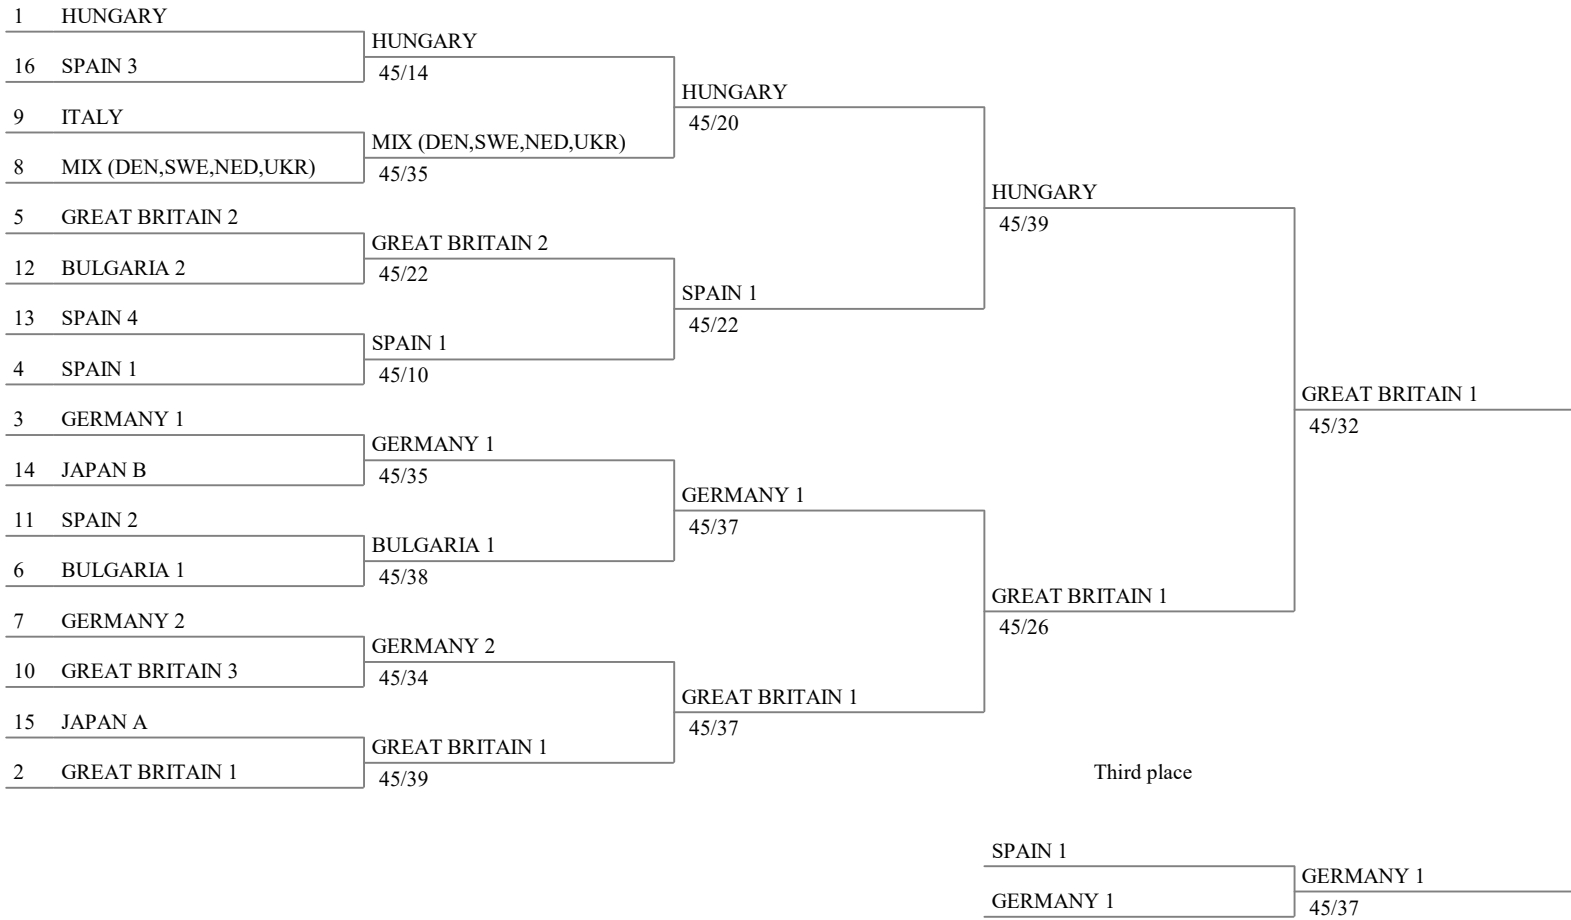

Cadets Circuit Barcelona

Tableau of 16

Tableau of 8

Semi-finals

Final

Overall ranking (ordered by ranking - 17 teams)

rank	name	flag	nat.	status
1	GREAT BRITAIN 1 DONNELLY-SALLOWS Keira ONONAIYE Tosin SEZILLE Hui Xin SUTTON Maya		GBR	
2	HUNGARY CSONKA Dorottya RACZ Brigitta SZABO Polli TOTH Nadin		HUN	
3	GERMANY 1 HERBON Cisanne HUMMEL Milena KOHL Polina VOYTOVA Viktoria		GER	
4	SPAIN 1 JIMENO MORA Lucia RUIZ BELATEGI June VALVERDE MATE Henar VERDE ALONSO Valeria		ESP	
5	GREAT BRITAIN 2 AZIZ-PICARDET Eva SEATON Matilda SHIMMIN Clara STEVENS Melanie		GBR	
6	BULGARIA 1 BARDAROVA Elia GADZHEVA Ralitsa LITSOVA Miya TODOROVA Maria		BUL	
7	GERMANY 2 BIJOK Mathilde DINKEL Theresa GUBITZ Emilia HAACK Mirja-Lena		GER	
8	MIX (DEN,SWE,NED,UKR) KUZMENKO Taisiia LARSEN Abigail Marie LI Xiaoman Maria SUVOROVA Anna		DEN	
9	ITALY CALVIATI Ilaria MARTINELLI Sofia PECORELLA Giorgia		ITA	
10	GREAT BRITAIN 3 BERRY Emily FEREDAY Emily LIU Kathryn PIERCE Ella		GBR	
11	SPAIN 2 HIGUERA LOPEZ Ines MARTIN HERNANDEZ Laia ORTIZ HERAS Iria VILA BAILACH Helena		ESP