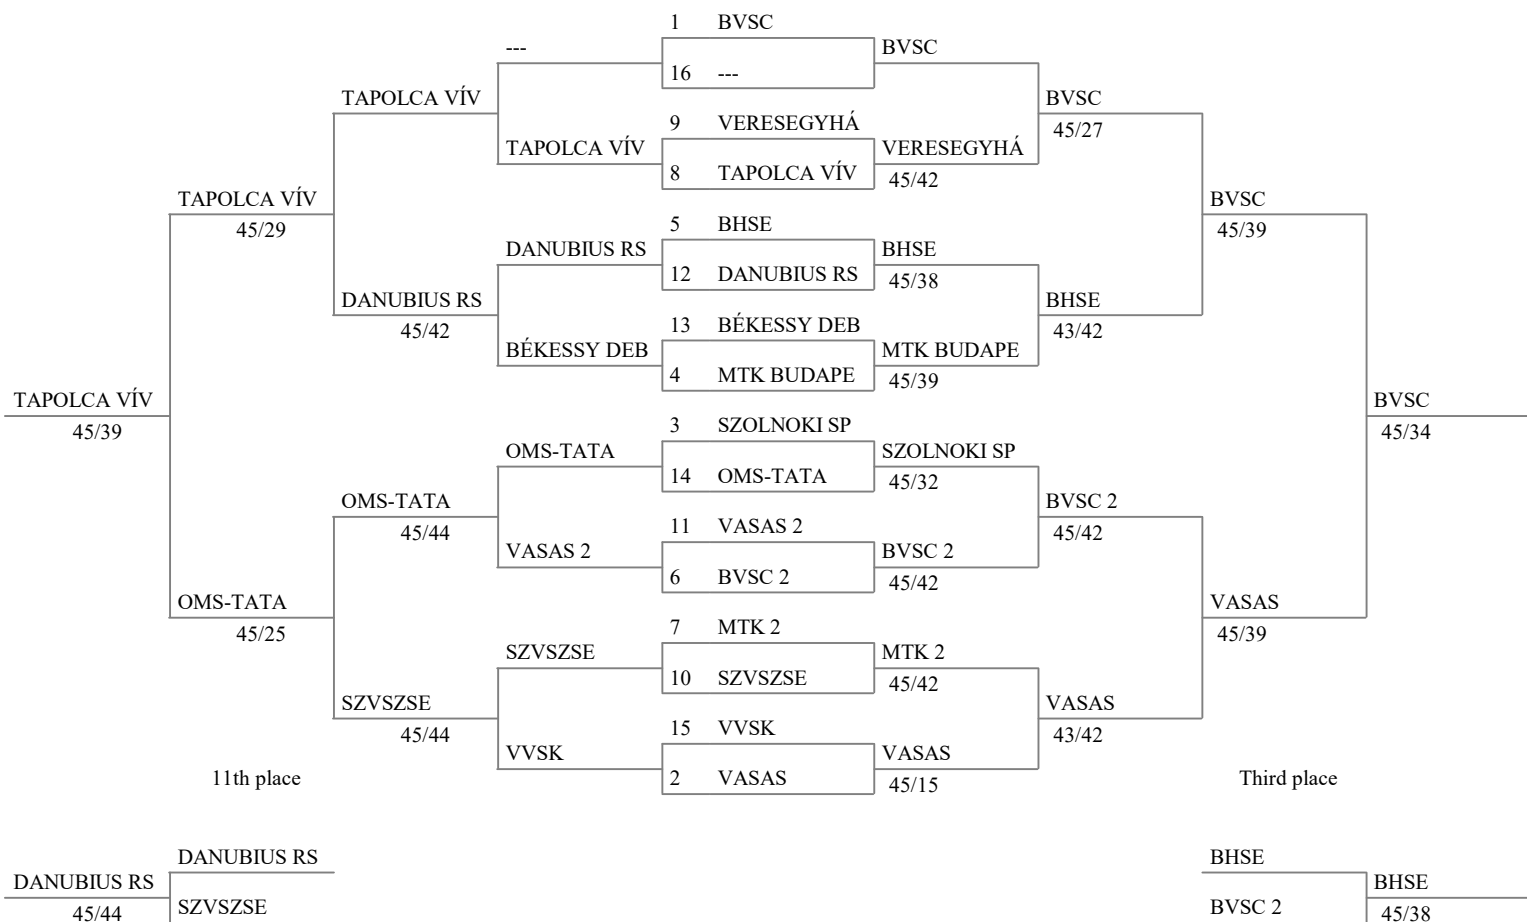

Formula of the competition

Direct elimination : 15 teams

Main tableau

Tableau for 9th place

Tableau for 13th place

Match for 15th place

Match for 11th place

Tableau for 5th place

Match for 7th place

Match for 3rd place

Olimpici Csatap OB

Újjonc Leány Csatap
Keszthely, 2021.06.23.

9th place Tableau 9-16 of 4 Tableau 9-16 of 8 Tableau of 16 Tableau of 8 Semi-finals Final

Overall ranking (ordered by ranking - 15 teams)