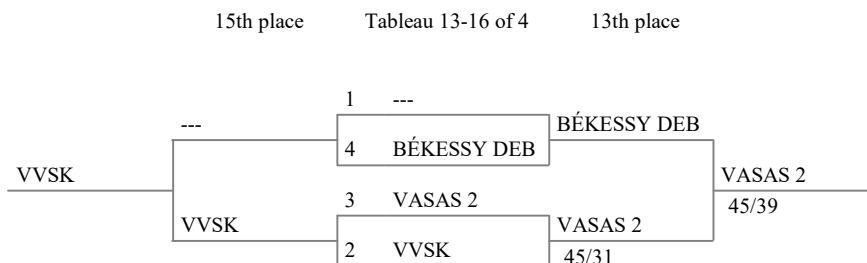

Formula of the competition

Direct elimination : 15 teams

Main tableau

Tableau for 9th place

Tableau for 13th place

Match for 15th place

Match for 11th place

Tableau for 5th place

Match for 7th place

Match for 3rd place

Olimpici Csatap OB

Újjonc Leány Csatap
Keszthely, 2021.06.23.

9th place Tableau 9-16 of 4 Tableau 9-16 of 8 Tableau of 16 Tableau of 8 Semi-finals Final

Overall ranking (ordered by ranking - 15 teams)