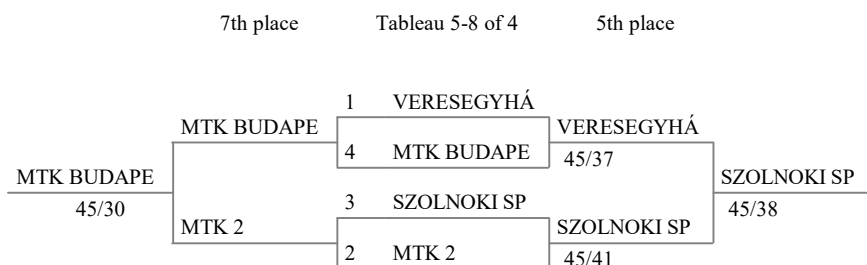

Formula of the competition

Direct elimination : 15 teams

Main tableau

Tableau for 9th place

Tableau for 13th place

Match for 15th place

Match for 11th place

Tableau for 5th place

Match for 7th place

Match for 3rd place

Olimpici Csatap OB

Újjonc Leány Csatap
Keszthely, 2021.06.23.

9th place Tableau 9-16 of 4 Tableau 9-16 of 8 Tableau of 16 Tableau of 8 Semi-finals Final

Overall ranking (ordered by ranking - 15 teams)