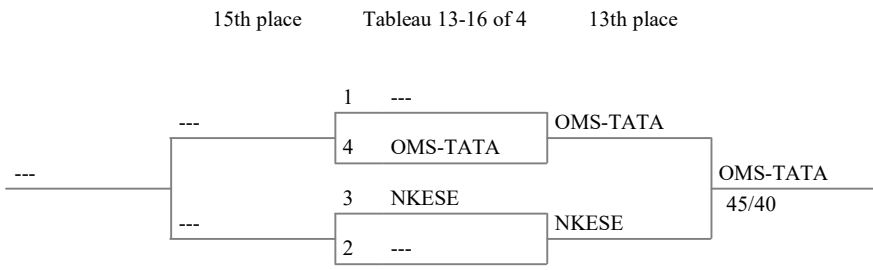

Formula of the competition

Direct elimination : 14 teams

Main tableau

Tableau for 9th place

Tableau for 13th place

Match for 15th place

Match for 11th place

Tableau for 5th place

Match for 7th place

Match for 3rd place

Olimpici OB

Serdülő Leány Csapat
Keszthely, 2021.06.25.

9th place Tableau 9-16 of 4 Tableau 9-16 of 8 Tableau of 16 Tableau of 8 Semi-finals Final

Olimpici OB
Serdülő Leány Csapat
Keszthely, 2021.06.25.