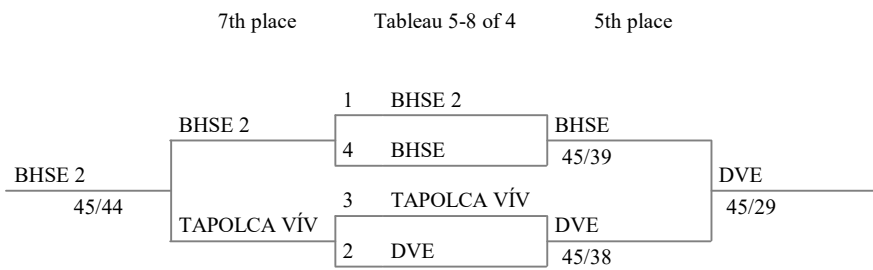

Formula of the competition

Direct elimination : 14 teams

Main tableau

Tableau for 9th place

Tableau for 13th place

Match for 15th place

Match for 11th place

Tableau for 5th place

Match for 7th place

Match for 3rd place

Olimpici OB

Serdülő Leány Csapat
Keszthely, 2021.06.25.

9th place Tableau 9-16 of 4 Tableau 9-16 of 8 Tableau of 16 Tableau of 8 Semi-finals Final

Olimpici OB
Serdülő Leány Csapat
Keszthely, 2021.06.25.