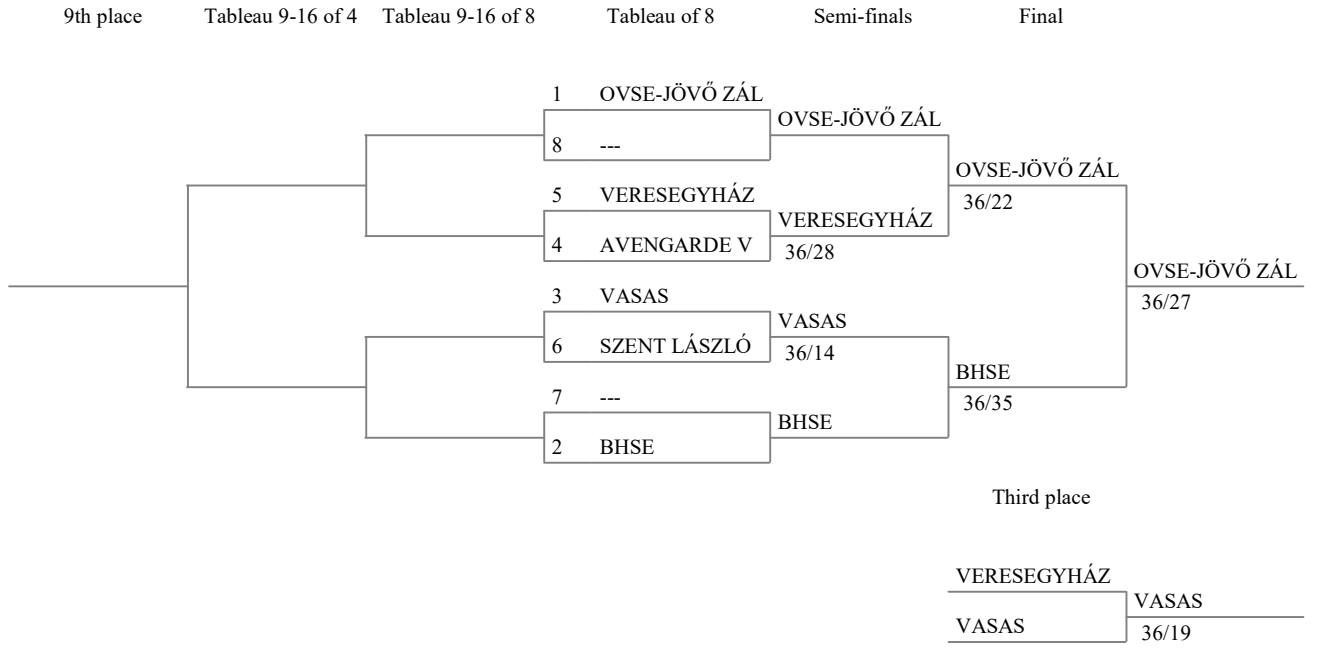

Olimpici Csapat OB

Törpici Leány Csapat

Keszthely, 2021.06.22.